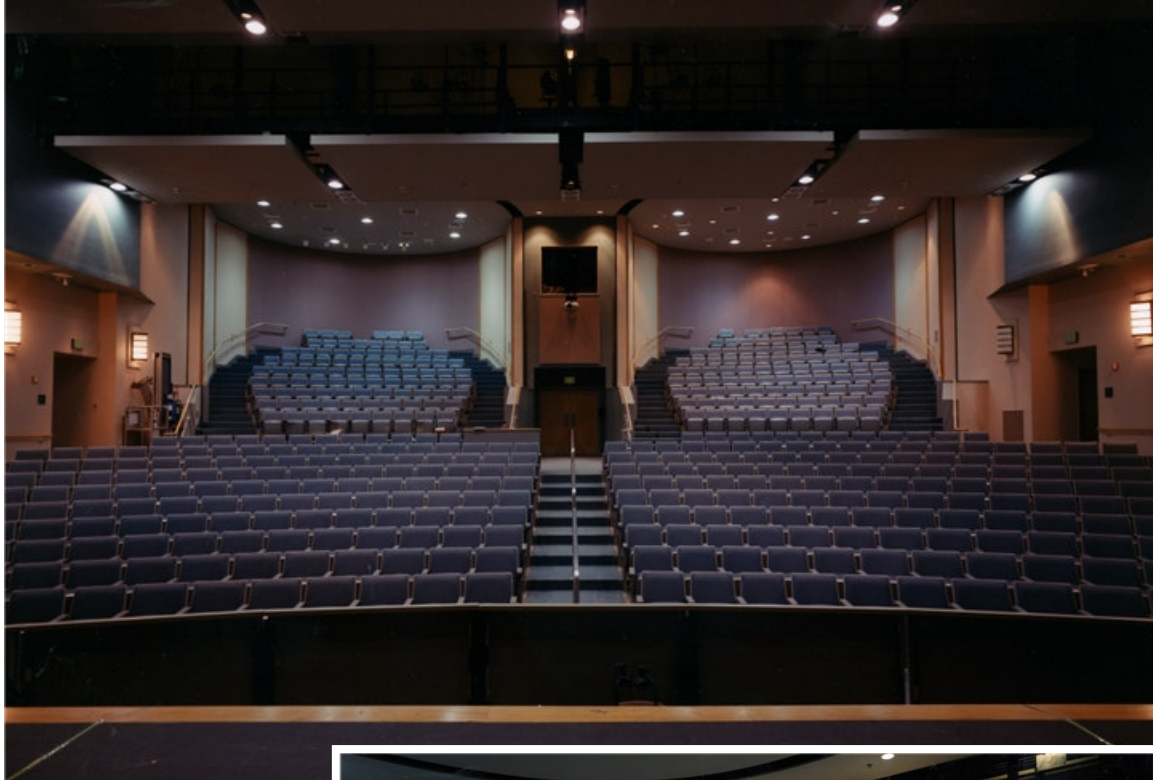

## *Skyline High School Issaquah, WA*

Issaquah School District's new Skyline High School is a 190,000 SF comprehensive facility accommodating 1,600 students. It is located on a wooded, 50-acre campus with extensive athletic facilities for student and community use. The site topography favors a split-level design that breaks up the physical mass of the building into a less institutional, more residential appearance.

Photos and story courtesy BLRB Architects, Tacoma, WA

Turntables divide the auditorium into high quality, flexible presentation/performance spaces that can be utilized throughout the day in 100-500 seat configurations for any of the interdisciplinary presentations. A legitimate stage and full fly loft support music and drama performances.