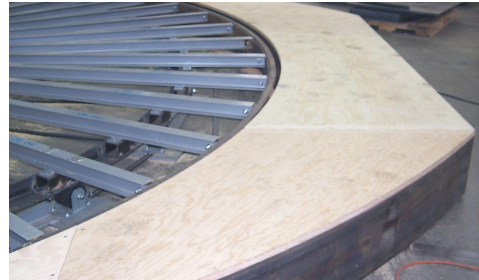

CAPE COD MELODY TENT Theater in the Round

The Cape Cod Melody Tent seats 2300 people in the round. A Macton 22' 8" diameter turntable and oval surround make up the center stage which offers excellent site lines to all patrons. No seat is more than 50 feet from the stage and so they mean it when they say: